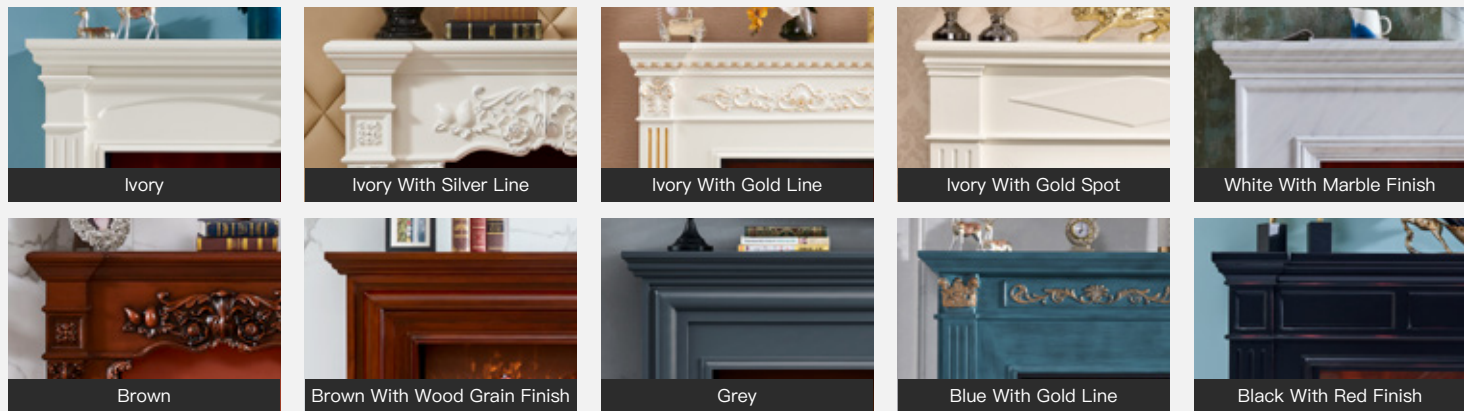

front view

three sided

left corner

right corner

Fireplace With Mantel

- 1** Easy installation, no need for gas lines, venting, or chimney comprehensive packaging.
- 2** Timer function with a range of 1–9 hours; Thermostatic temperature control.
- 3** 20–30W for decorative lighting, 1500W for heating; Overheat protection with automatic shutoff.
- 4** Operable via remote control and control panel.
- 5** 7 flame color adjustment (for colorful version); 5 levels flame brightness adjustment, with the last level allowing free conversion.
- 6** Silent operation below 20dB (suitable for baby sleep).
- 7** Materials: E0 A–level MDF board and solid wood bottom for fireplace mantel; 5mm strong tempered glass + high carbon steel plate + natural resin environment–friendly furnace core for fireplace insert.
- 8** Power core: 3*1.cm² (strong wire); suitable for 110V/220–240V.
Secure packaging: Foam–protected corners, bubble bag wrapping, sturdy K=U carton; wood frame available upon request.
- 9** ODM and OEM services (customization available).
- 10** One–year warranty provided after receiving photos of any defects.