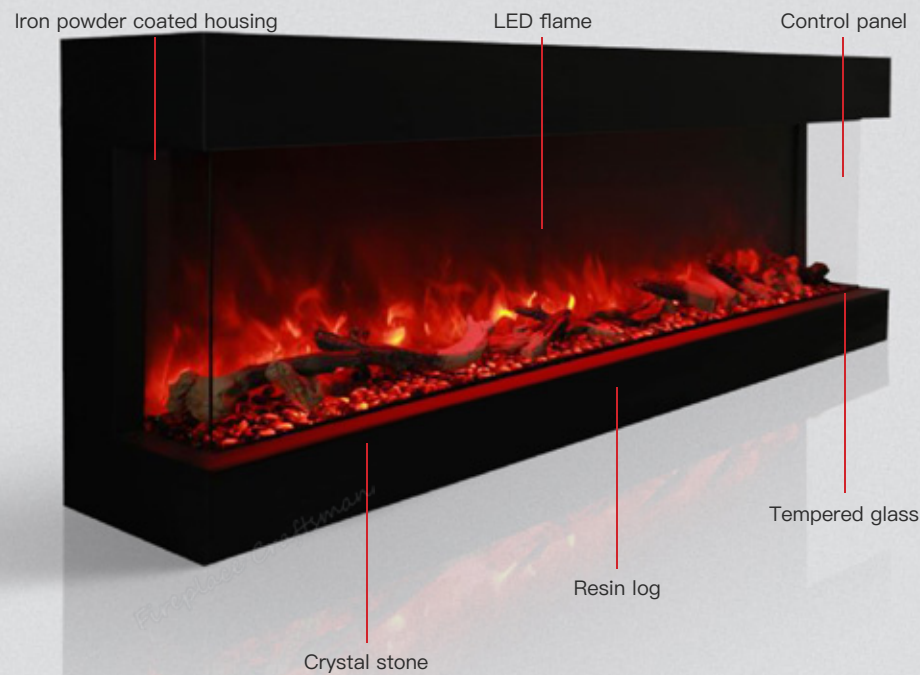

3-Sided Fireplace

Support OEM & ODM service, we can customize the product size, the flame shape and the colors for you to choose.